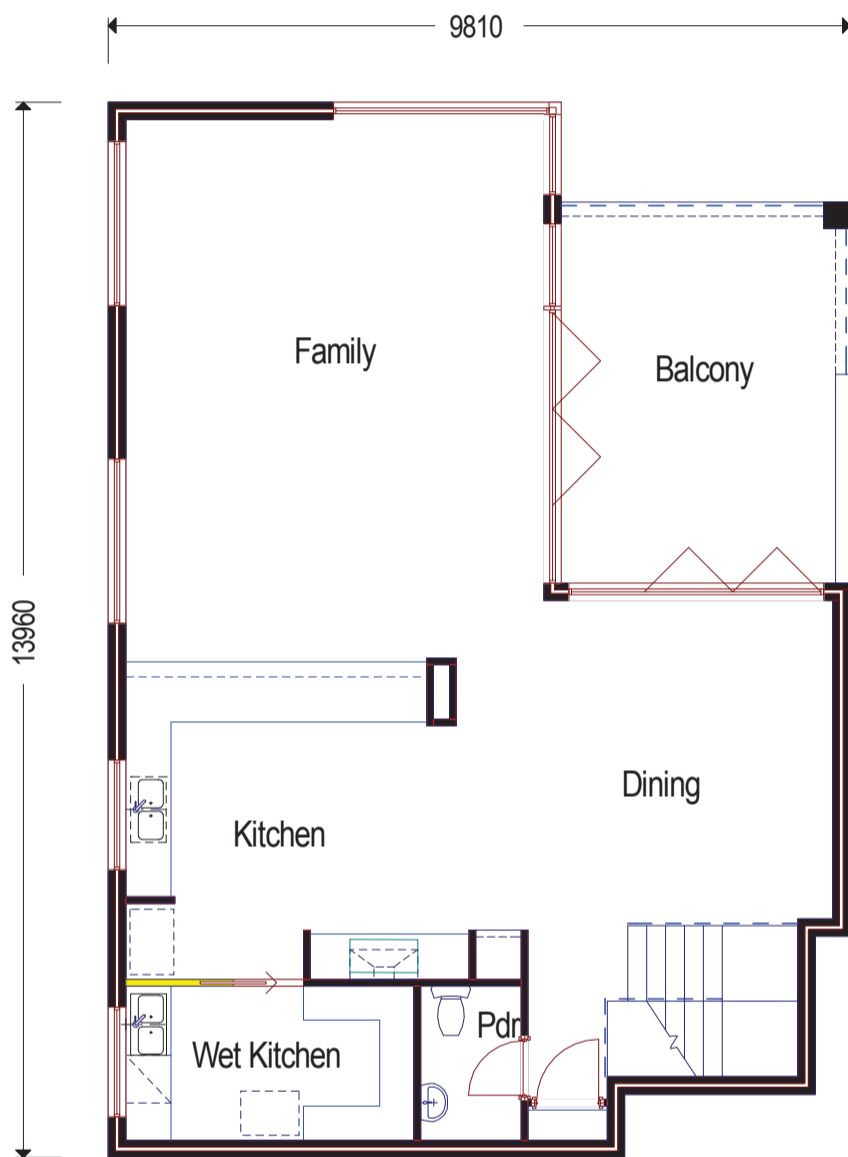

REAR VIEWS

GROUND FLOOR
TOTAL AREA : 289.80m²

REAR VIEWS

UPPER FLOOR

TOTAL AREA : 128.44m²