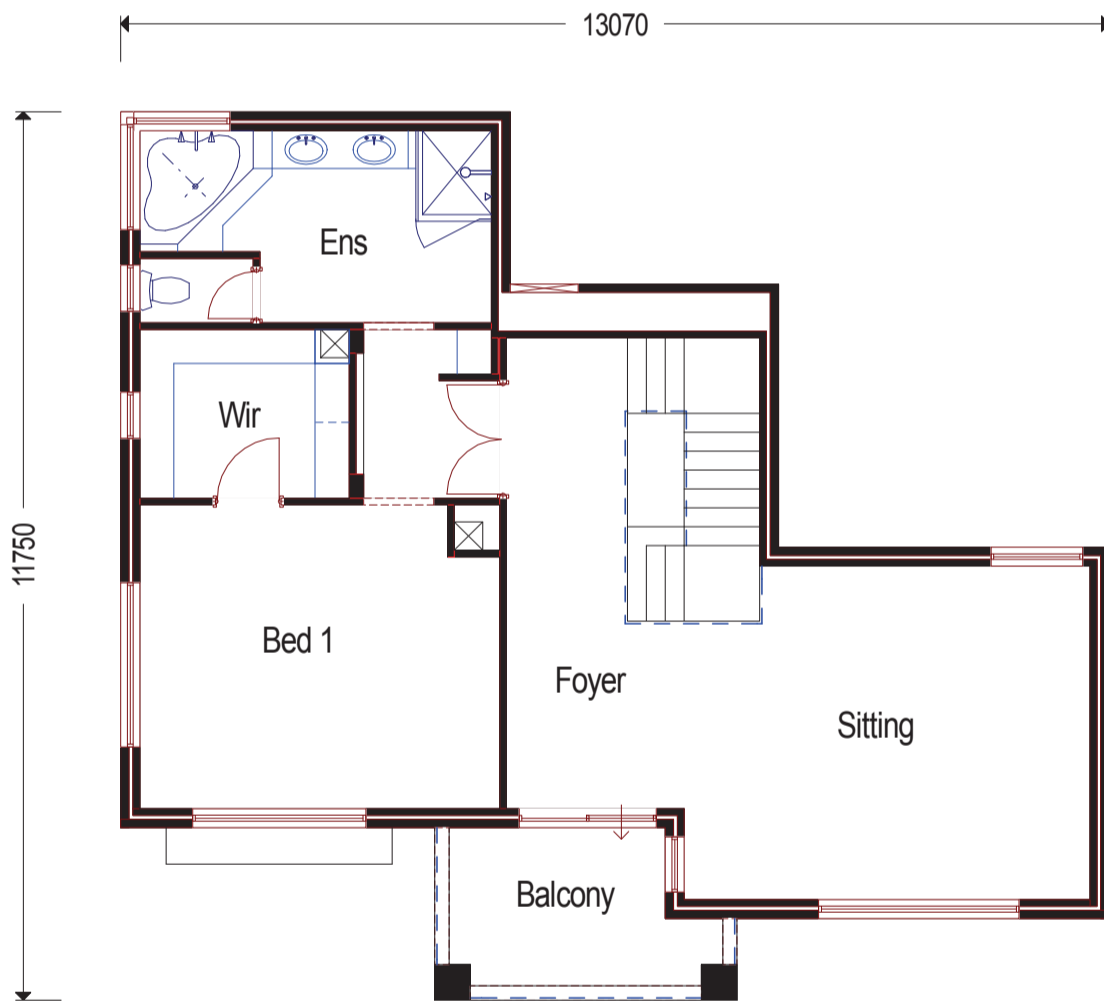

**FRONT VIEWS**

GROUND FLOOR  
TOTAL AREA : 266.46m<sup>2</sup>

**FRONT VIEWS**

UPPER FLOOR  
TOTAL AREA : 120.59m<sup>2</sup>