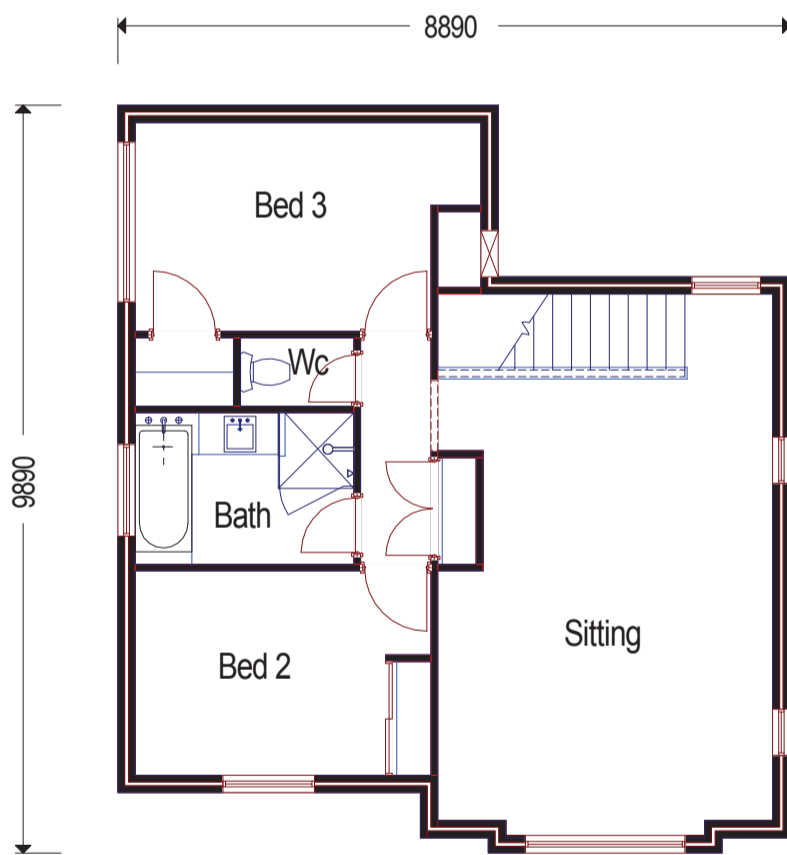

ENTERTAINER

GROUND FLOOR
TOTAL AREA : 222.28m²

ENTERTAINER

UPPER FLOOR
TOTAL AREA : 75.56m²